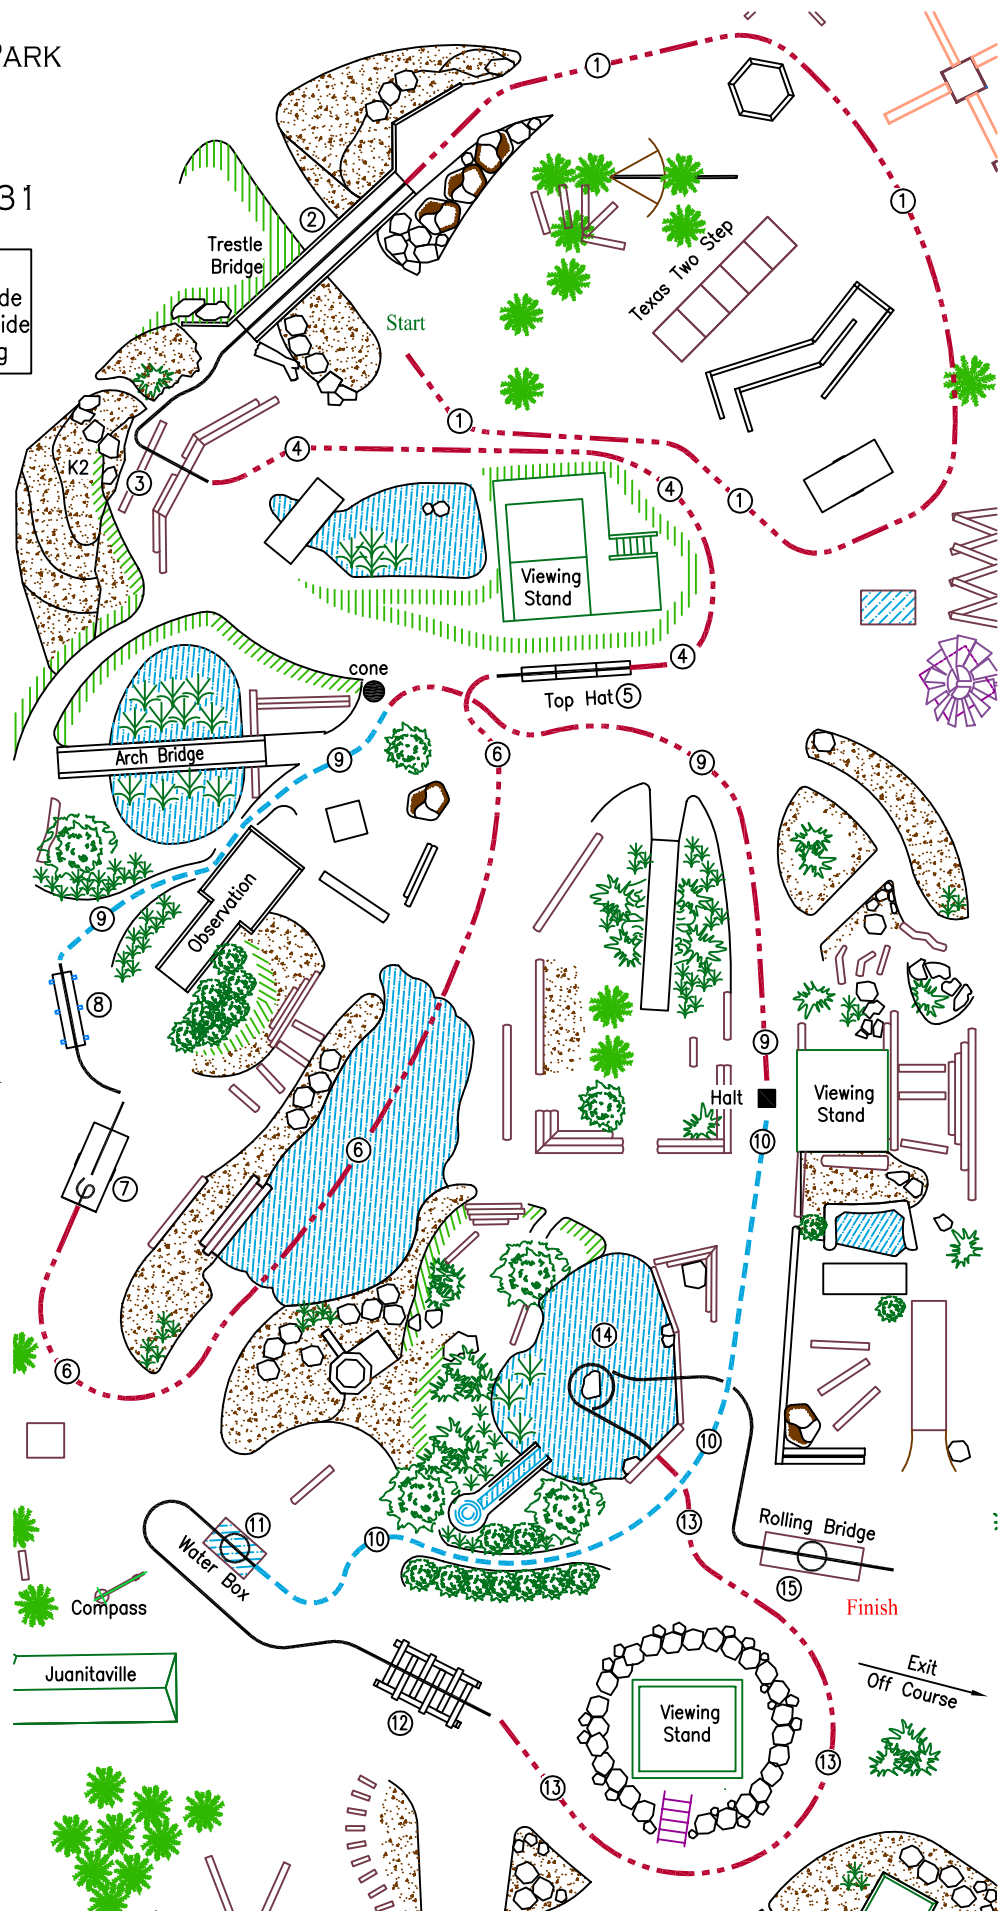

BOLENDER HORSE PARK

PATTERN: 6

CLASS: 11, 20, 26, 31

Class: 11 Open Level 3 Riding
 20 Adult Pony Lvl 3 Ride
 26 Adult Horse Lvl 3 Ride
 31 Youth Level 3 Riding

1. Cantalope
2. Trestle Bridge
3. K2
4. Cantalope
5. Top Hat
6. Cantalope
7. Teeter Totter, 180° turn
back off
8. Balance Beam
9. Trot/Cantalope/Halt
3 seconds
10. Trot
11. Water Box, 360° turn
12. Cross Bucks
13. Cantalope
14. Pond, dismount rock
send horse around
remount
15. Rolling Bridge, 360° turn

— walk
 - - - trot
 - . - . cantalope