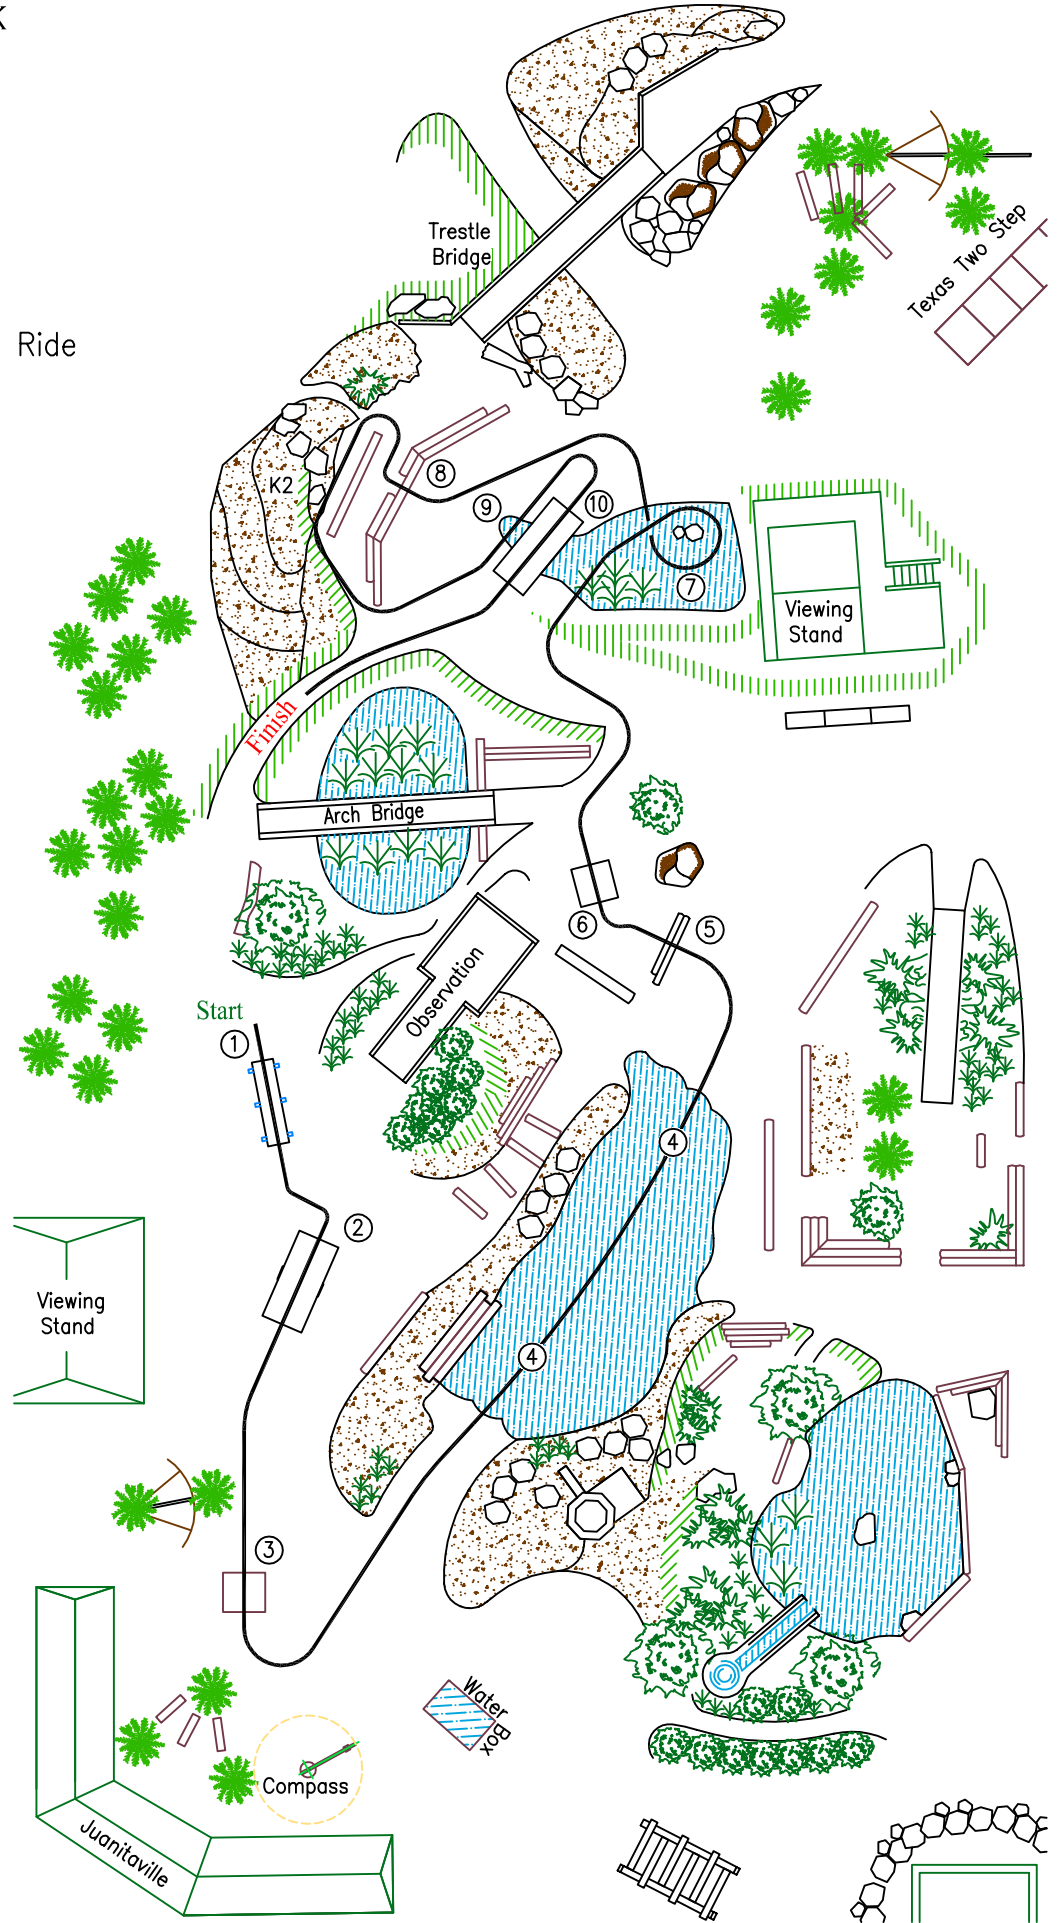

BOLENDER HORSE PARK

August 20, 2023

PATTERN: 4

CLASS:

- 13 Level 1 Ride
- 16 Open Level 1 Ride
- 17 Open Jr Horse Level 1 Ride

- 1. Balance Beam
- 2. Teeter Totter
- 3. Box
- 4. Water
- 5. Step Up
- 6. Box
- 7. Pond/Rock
- 8. K2
- 9. Puddle
- 10. Bridge

- walk
- - - trot
- . - . cantalope