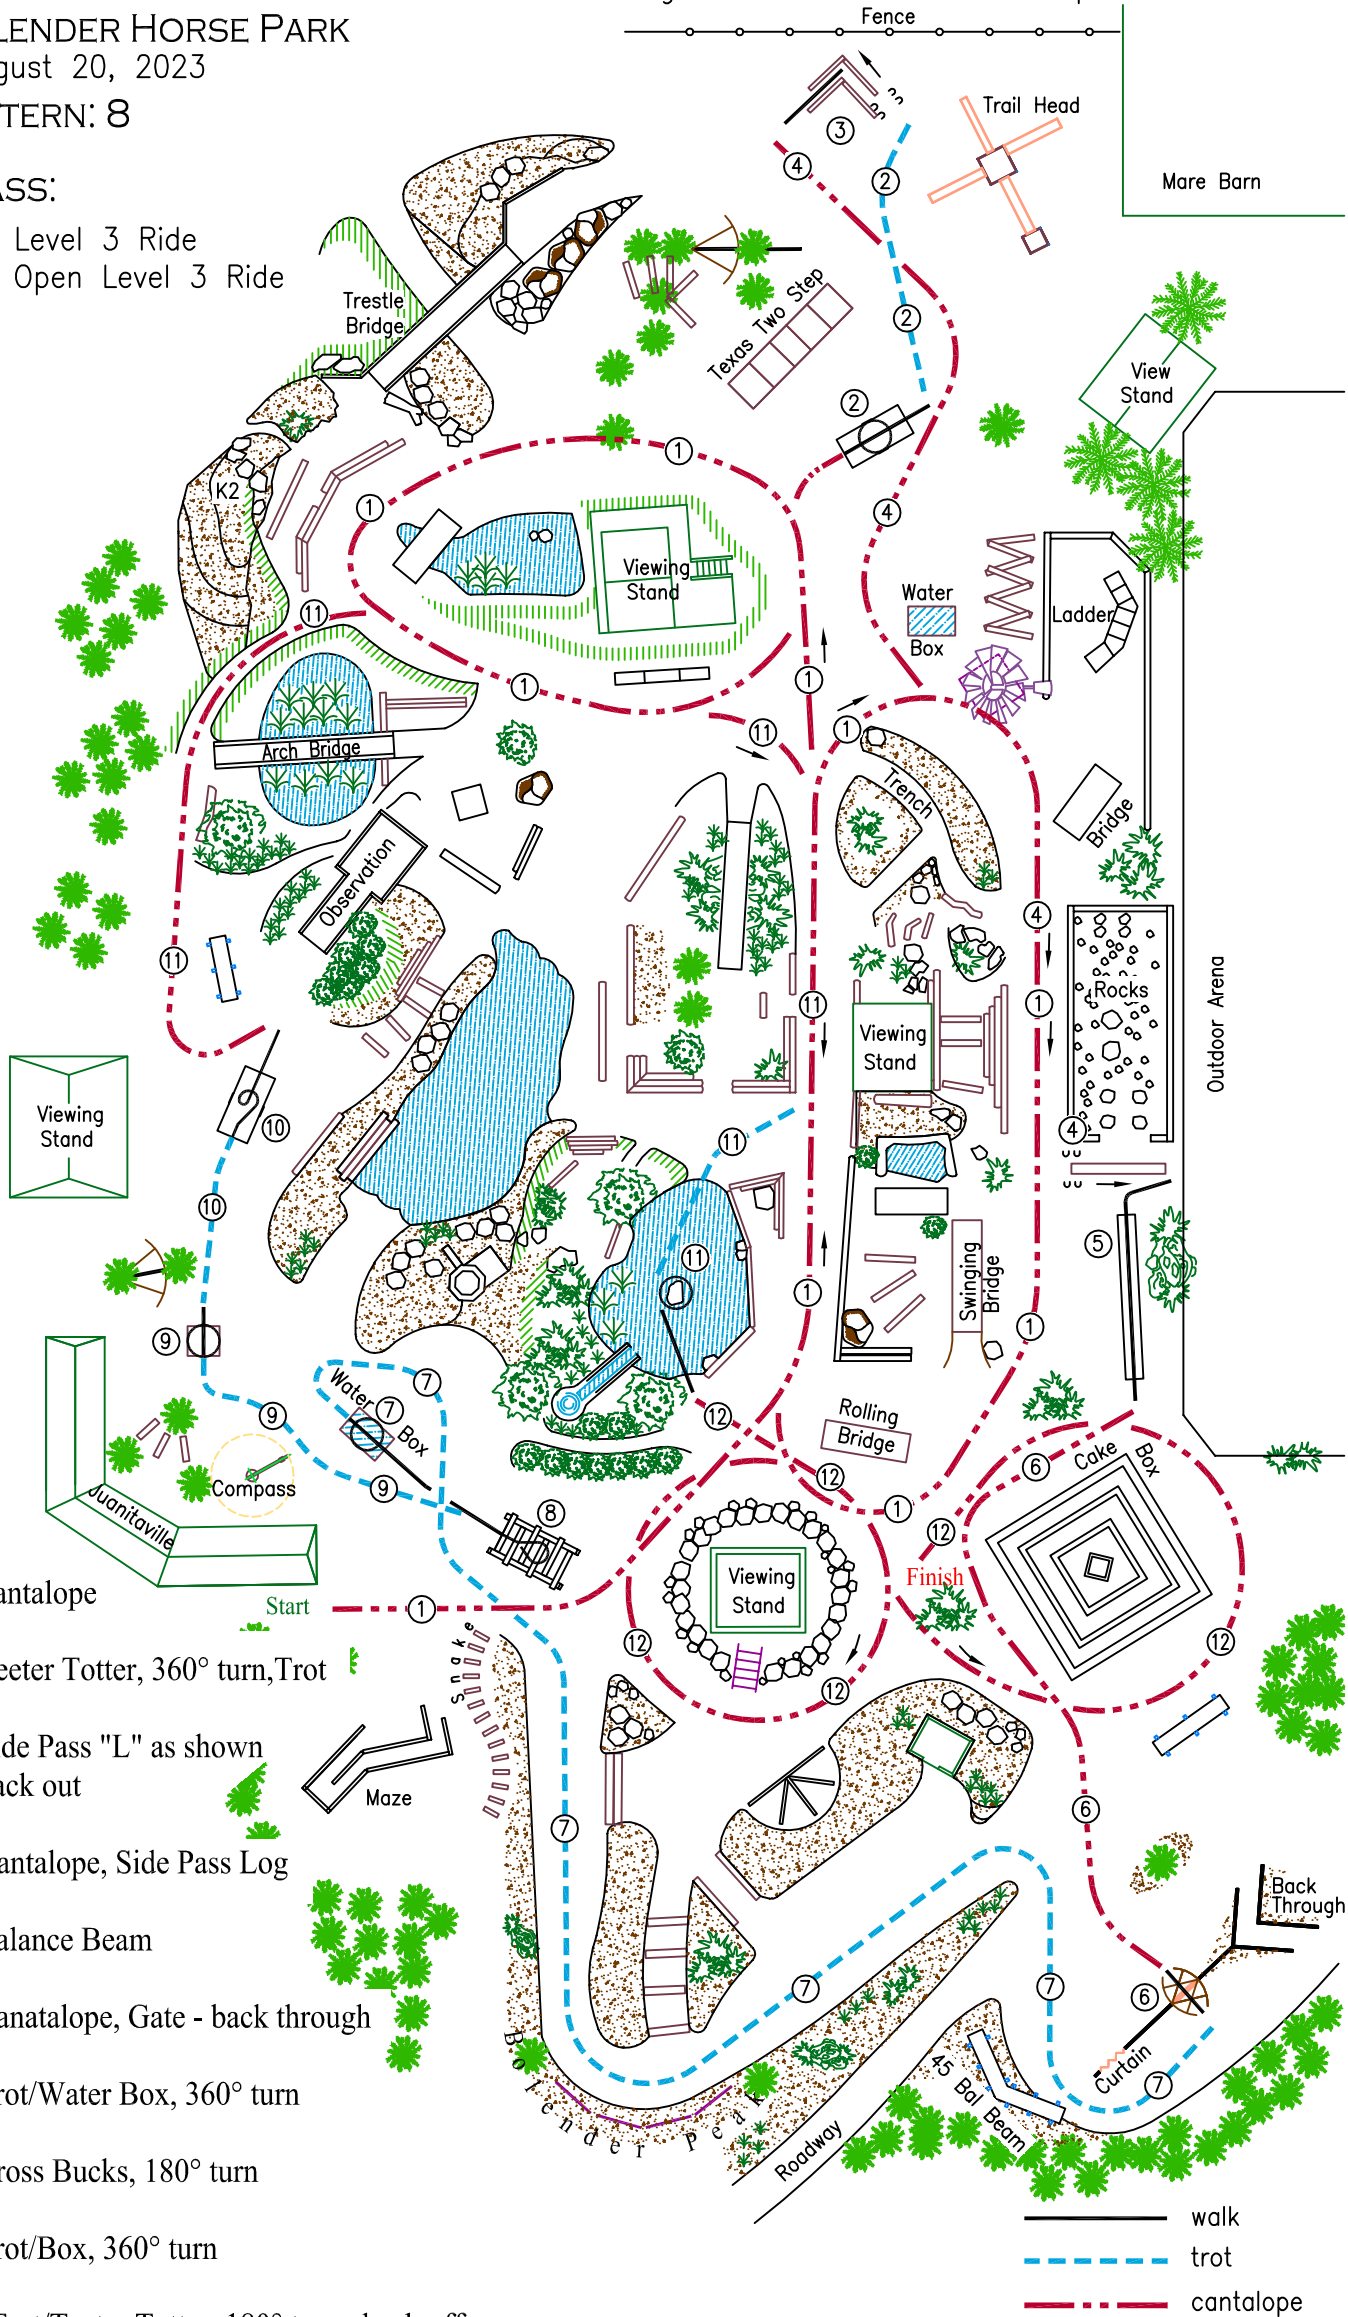

BOLENDER HORSE PARK

August 20, 2023

PATTERN: 8

CLASS:

- 15 Level 3 Ride
- 20 Open Level 3 Ride

1. Cantalope
2. Teeter Totter, 360° turn, Trot
3. Side Pass "L" as shown back out
4. Cantalope, Side Pass Log
5. Balance Beam
6. Canatalope, Gate - back through
7. Trot/Water Box, 360° turn
8. Cross Bucks, 180° turn
9. Trot/Box, 360° turn
10. Trot/Teeter Totter, 180° turn, back off
11. Cantalope/Trot/Pond, dismount Rock
12. Cantalope Fig. 8 w/flying lead change

— walk
 - - - trot
 - - - cantalope