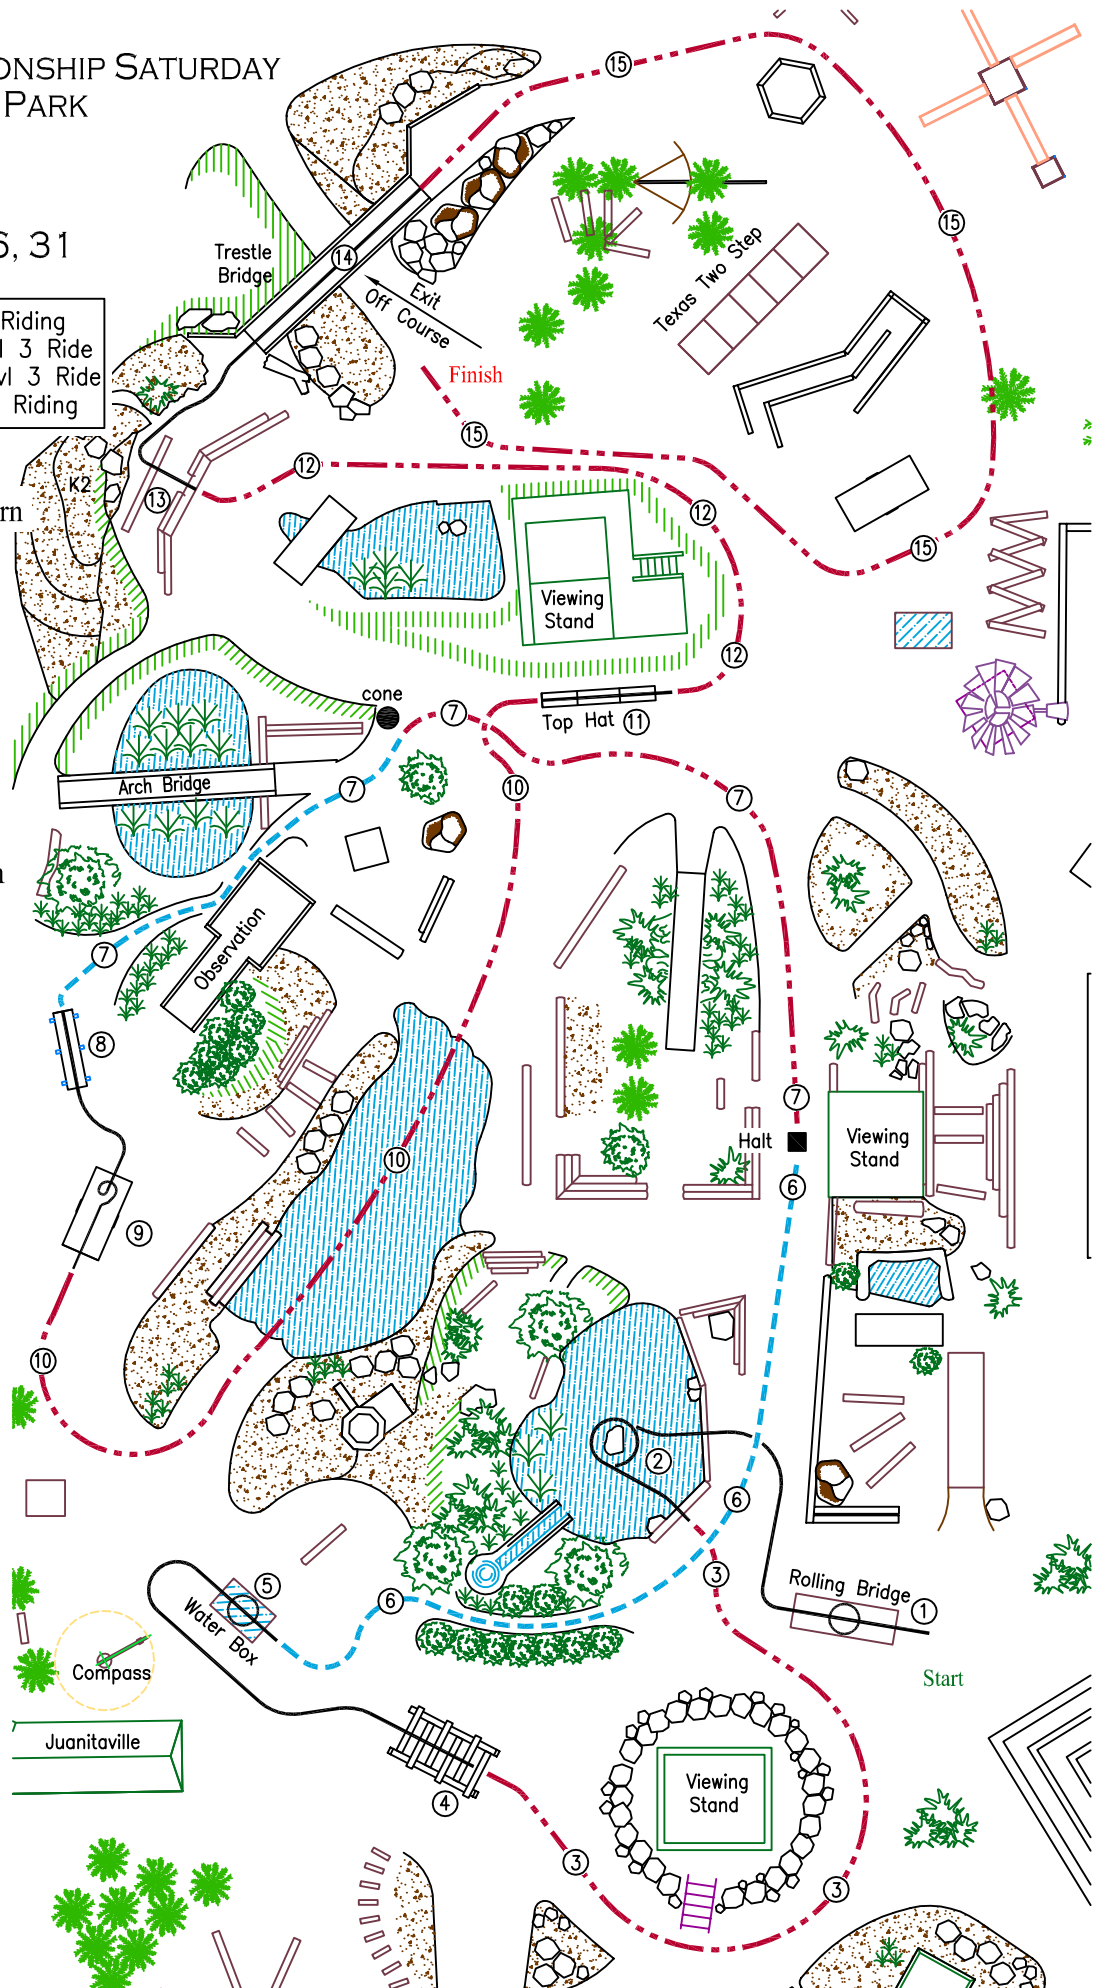

# REGION 1 CHAMPIONSHIP SATURDAY BOLENDER HORSE PARK

PATTERN: 6

CLASS: 11, 20, 26, 31

Class: 11 Open Level 3 Riding  
20 Adult Pony Lvl 3 Ride  
26 Adult Horse Lvl 3 Ride  
31 Youth Level 3 Riding

1. Rolling Bridge, 360° turn
2. Pond, dismount rock send horse around remount
3. Cantalope
4. Cross Bucks
5. Water Box, 360° turn
6. Trot/Halt 3 seconds
7. Cantalope/Trot
8. Balance Beam
9. Teeter Totter, 180° turn back off
10. Cantalope
11. Top Hat
12. Cantalope
13. K2
14. Trestle Bridge
15. Cantalope

- walk
- - - trot
- · - cantalope