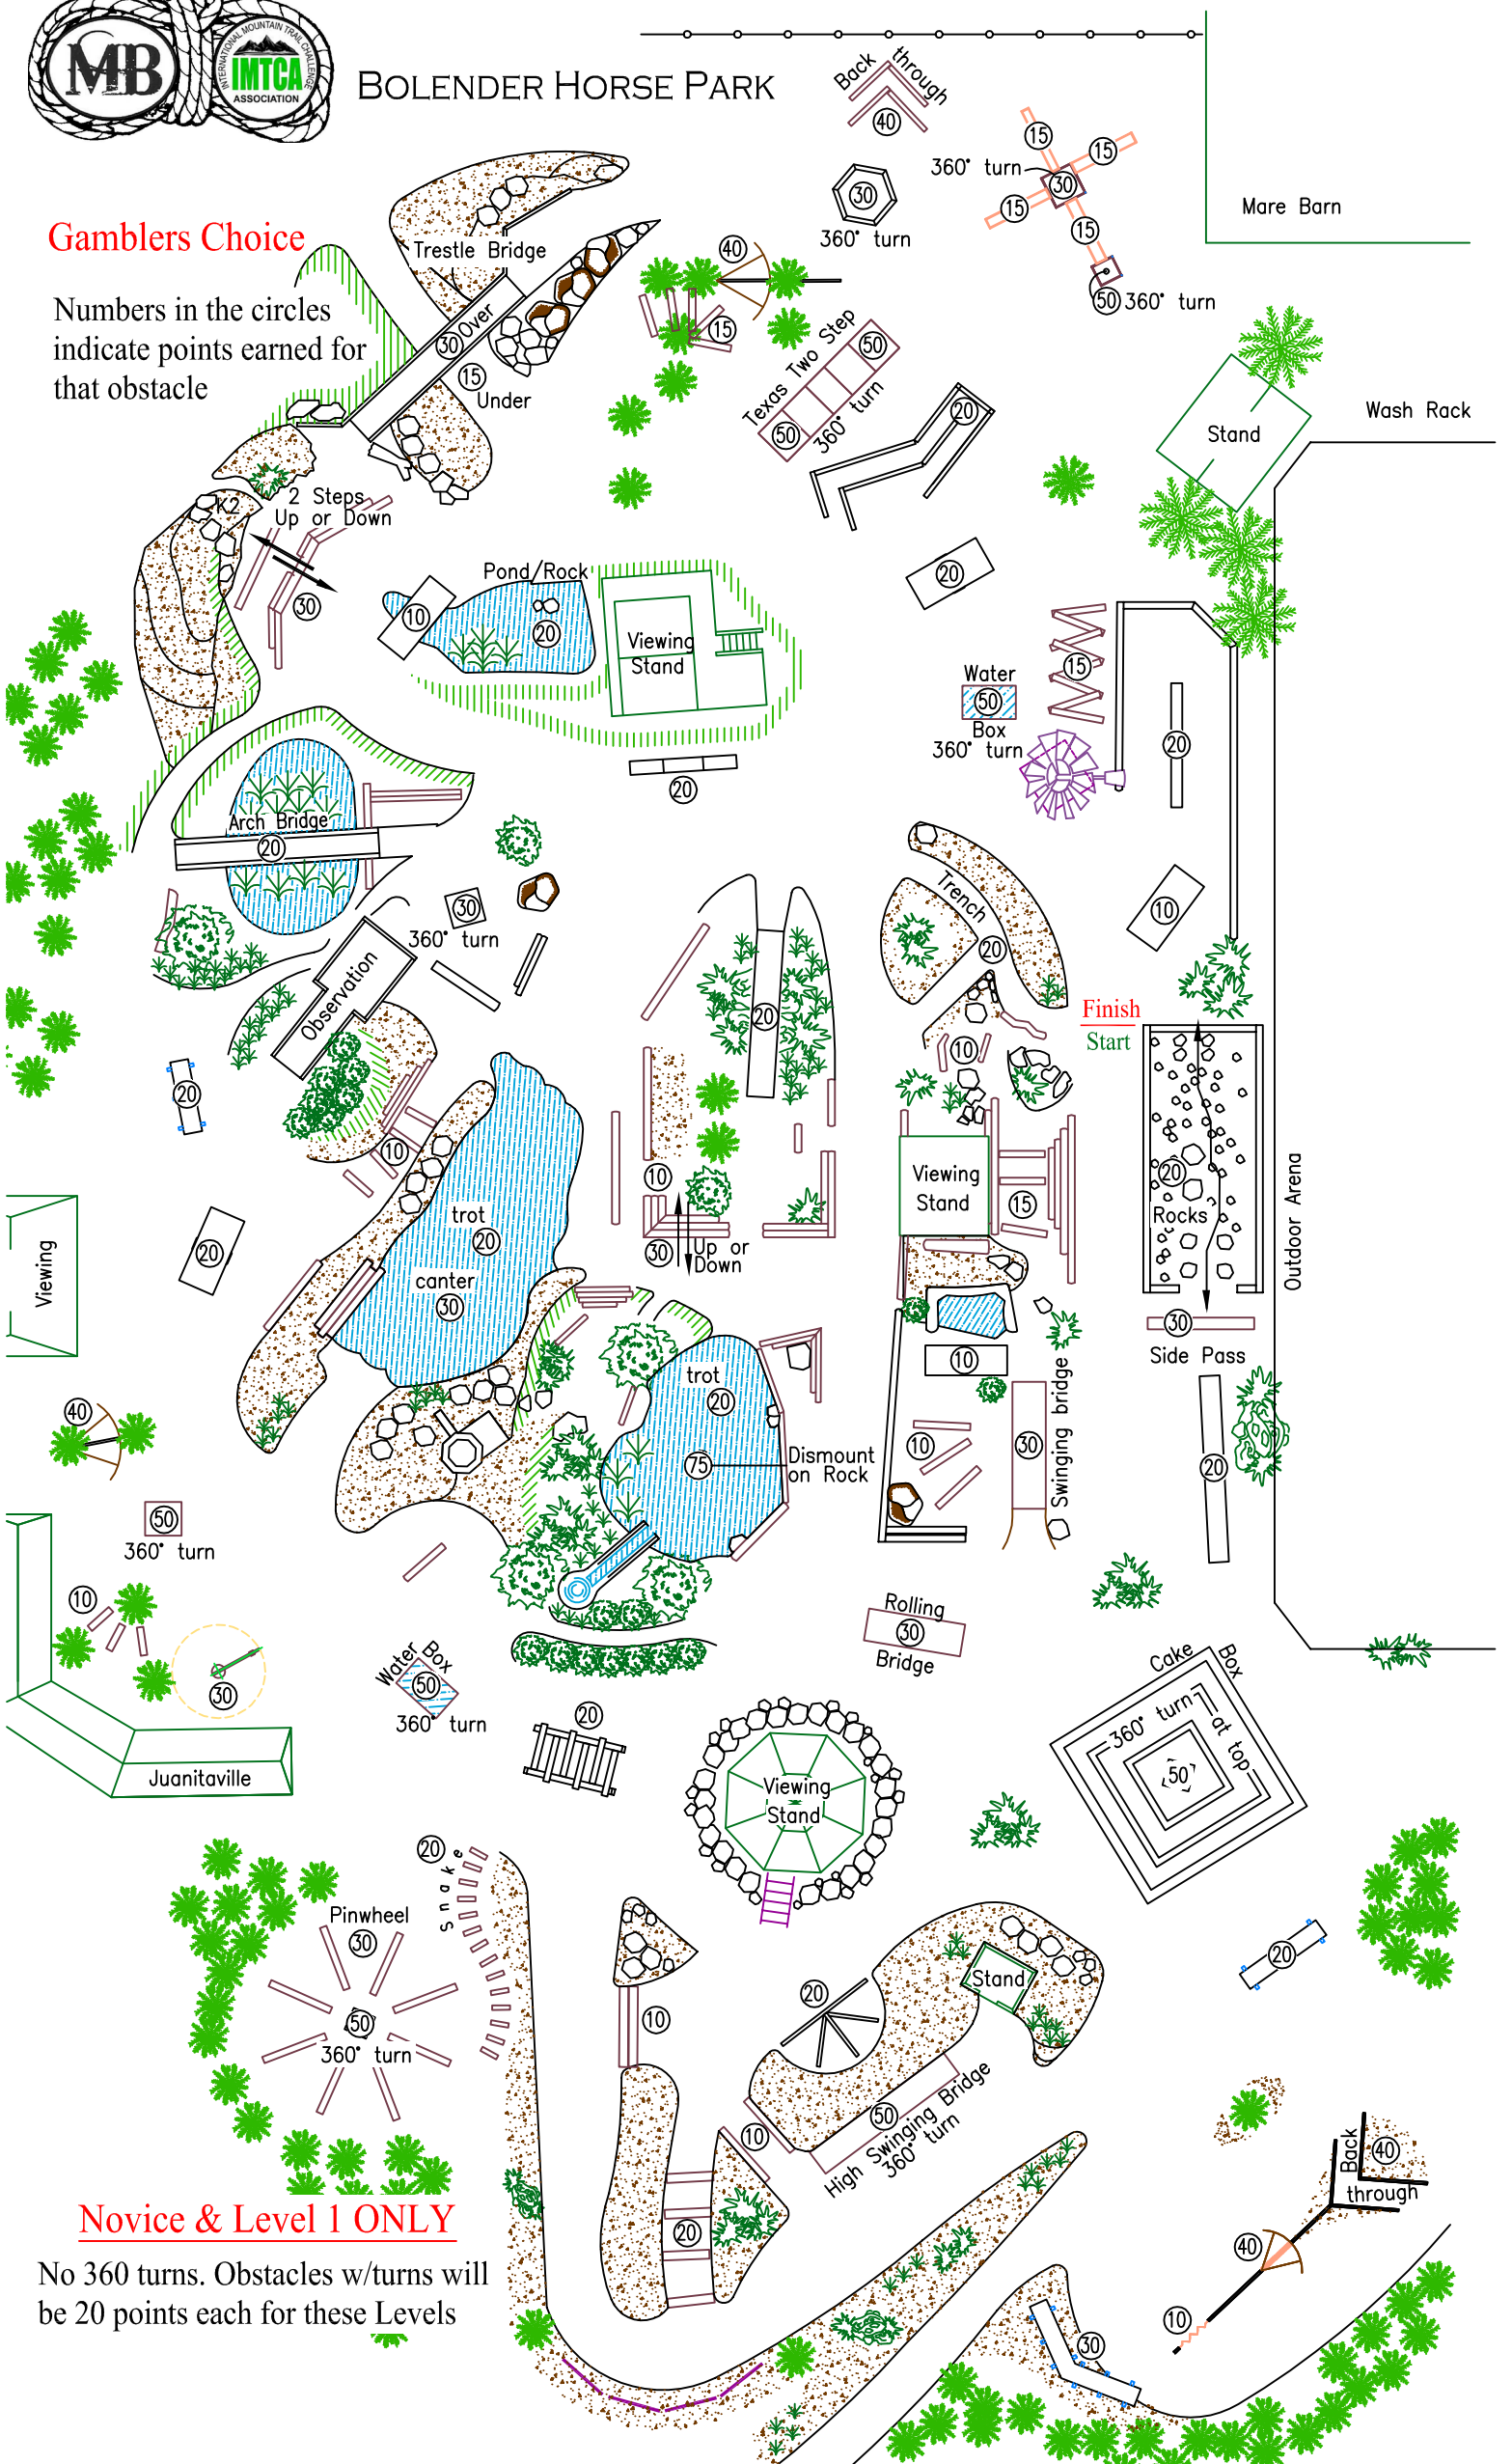

BOLENDER HORSE PARK

Gamblers Choice

Numbers in the circles indicate points earned for that obstacle

Novice & Level 1 ONLY

No 360 turns. Obstacles w/turns will be 20 points each for these Levels