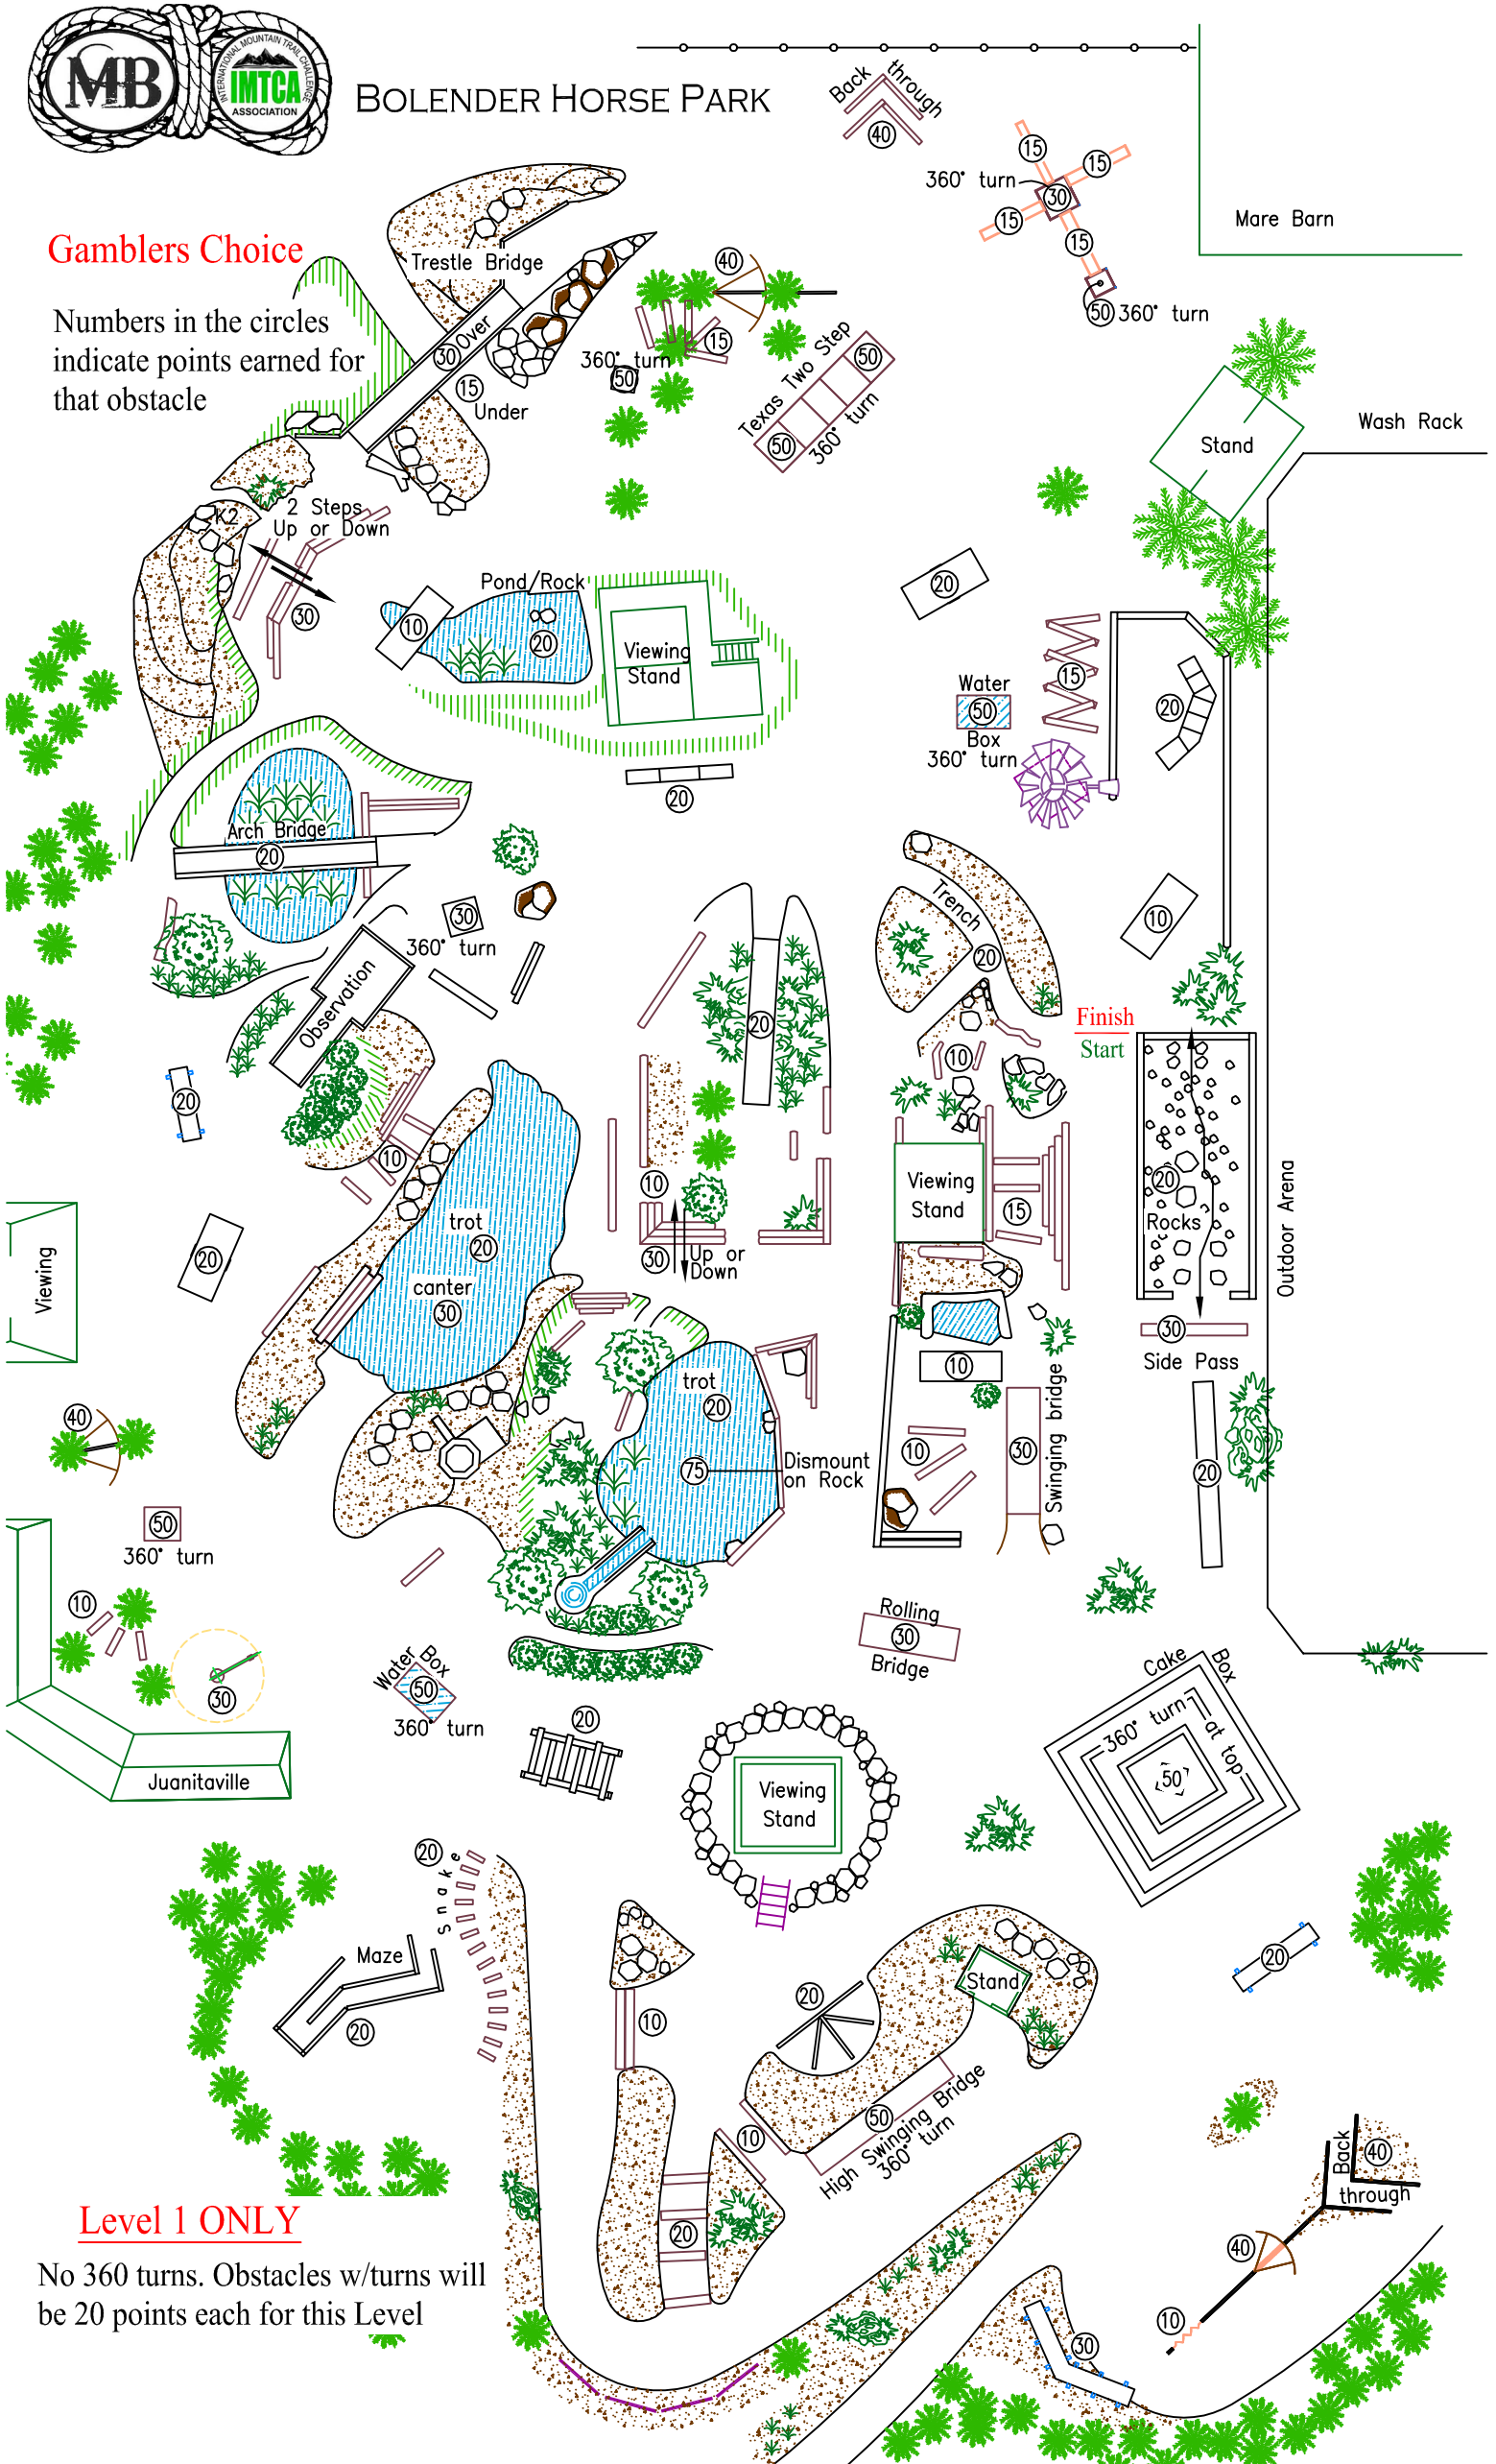

# BOLENDER HORSE PARK

## Gamblers Choice

Numbers in the circles indicate points earned for that obstacle

## Level 1 ONLY

No 360 turns. Obstacles w/turns will be 20 points each for this Level